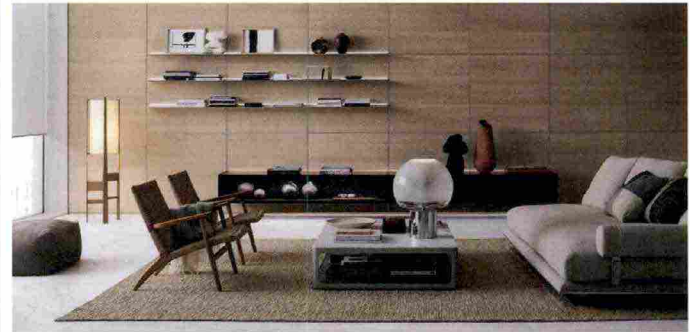

Technology has become a key element in the design of interiors. Caccaro, whose DNA is linked to the concept of modular furniture, offer various customisable TV solutions. In the Archetype system, a large boiserie houses a scenographic painted insert and creates a play of lights and depth that frames the television like a painting. Multiple Wallover elements make up the horizontal element while on the sides, two Freedhome bookcases give the room a warm and welcoming feel.

The SaintPaul bookcase, designed by CRS De Padova, retraces the shapes of the Wigmore Shelving System, in other words excellence in the design of modern wall shelving, enriching it with new fixtures and fittings. The shelves in extruded anodised aluminium that can be combined with wood and transparent glass come in three different sizes. The storage modules are available in the pull-out version with two drawers or with flap door finished in Gloss lacquer, Smoked oak, Black glass, Petra red.

De Padova

www.depadova.com

Modulor

Il sistema boiserie Modulor, che per Rimadesio è sinonimo di presenza discreta e rigorosa, si è arricchito di due nuove essenze: Rovere e Tinto ebano, nell'inedita finitura Taiga. La superficie è scandita da una texture orizzontale rigata, che dona alla materia un rilievo tridimensionale, morbido al tatto. L'evoluzione, concepita da Giuseppe Bavuso, scandisce un programma su misura, già configurabile, fra l'altro, con attrezzature sospese, contenitori guardaroba, porte con apertura battente.

The Modulor panelling system, for Rimadesio synonymous with a presence that is both discreet and rigorous, has been enriched with two new woods: Oak and Stained ebony, in the new Taiga finish. The surface features a pattern of fine horizontal lines which gives the material a three-dimensional quality, soft to the touch. This evolution, conceived by Giuseppe Bavuso, articulates a tailor-made programme and can be configured with hanging fittings, wardrobe organisers and hinged doors.